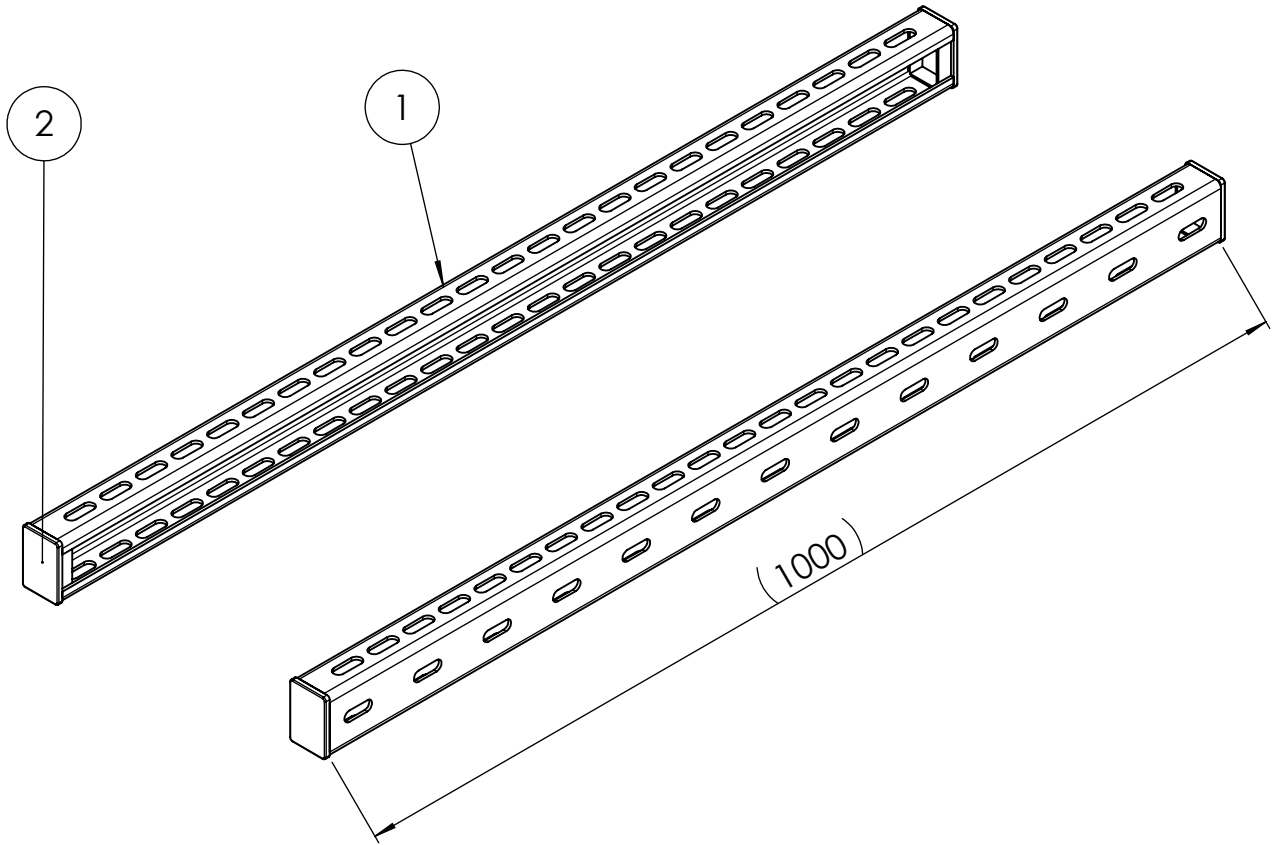

This document is property of 3nine AB and may not without our written permission be copied, imparted to a third party or used for any unauthorized purpose.

2	4	End Cap		VL 60x40x2-4 Black	Swedimport AB
1	2	C-Profil	EB310-027-2		
Item	Qty.	Description	Drawing/material	Dimension	Ref.std.\Notes
Surface conditioning			Heat treatment		Scale 1:6
General tolerance SS-ISO 2768		General roughness, Ra	Asm.		
Drawn	130228	Sign JSg	Denomination		
Check.		Sign	C-profiles Greenline		
3nine					
Article nr.			Drawing nr.		Sheet 1 of 1
250-011			250-011		Mod.